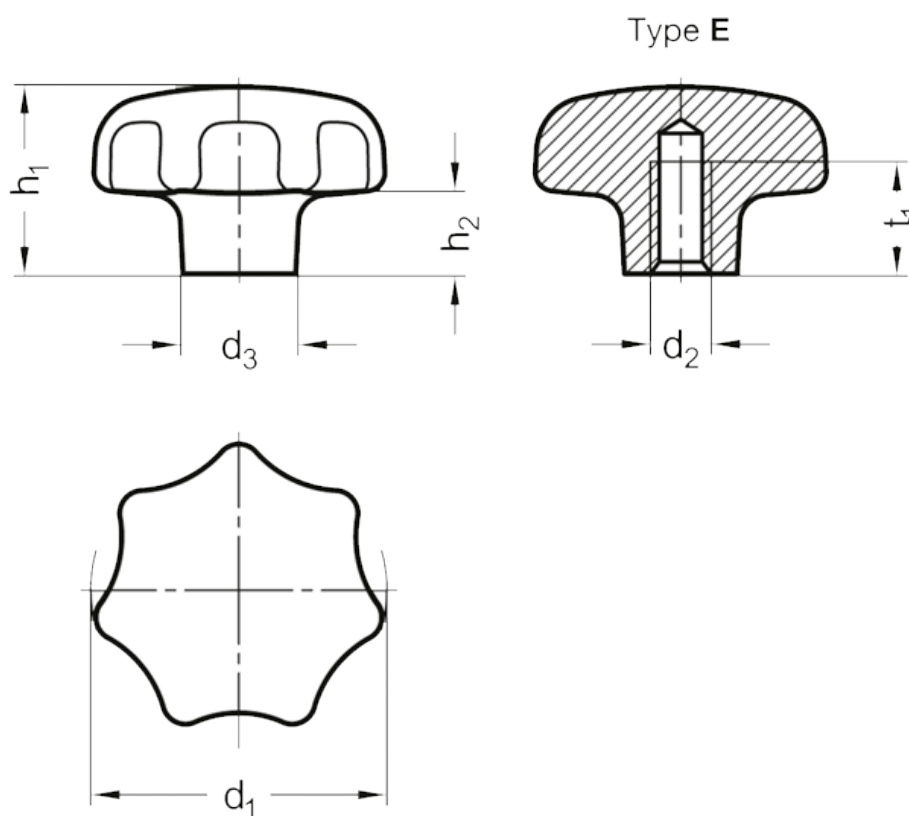

Article number: 206336A432M6EPL

Description: E+G Star knob GN 6336-A4-32-M6-E-PL
Polished

Measures

d1	= 32
d2	= M 6
d3	= 12
h1	= 20
h2	= 9
t1 min	= -
Weight in (g)	= 65